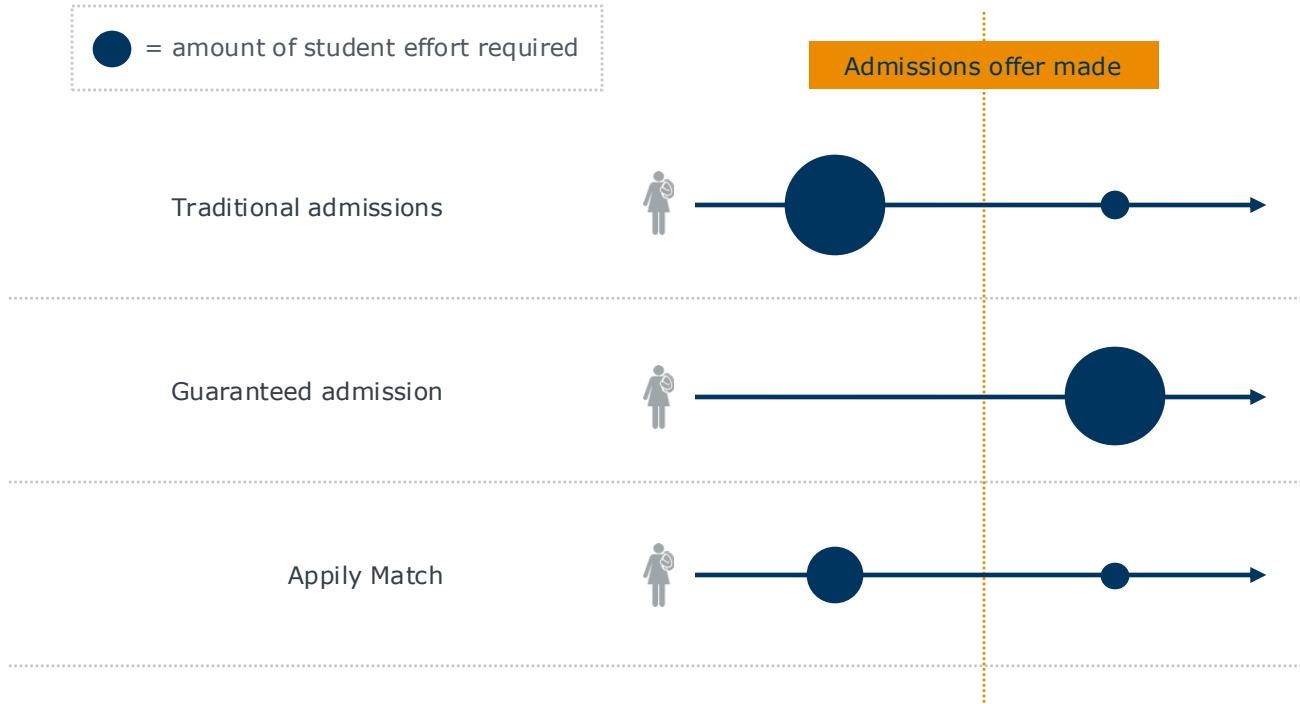

Reducing Student Effort

Match Implementation in Practice

Case Study from a public school district in Illinois

216 students received **$76 million** in scholarship offers and **1,303** admission offers in just **2** months

“

I've got to screenshot this and show my mom. I said, 'Mom I've already been accepted to five colleges!' It was only mid-October and it all happened so fast.

Match Student

”

Learn More

Sign up to receive our free counselor resources

New Integration with Naviance

Does your school use Naviance CCLR? Contact your site admin manager to enable Match on Naviance. Questions? Connect with your EIC or contact counselorengagement@eab.com.